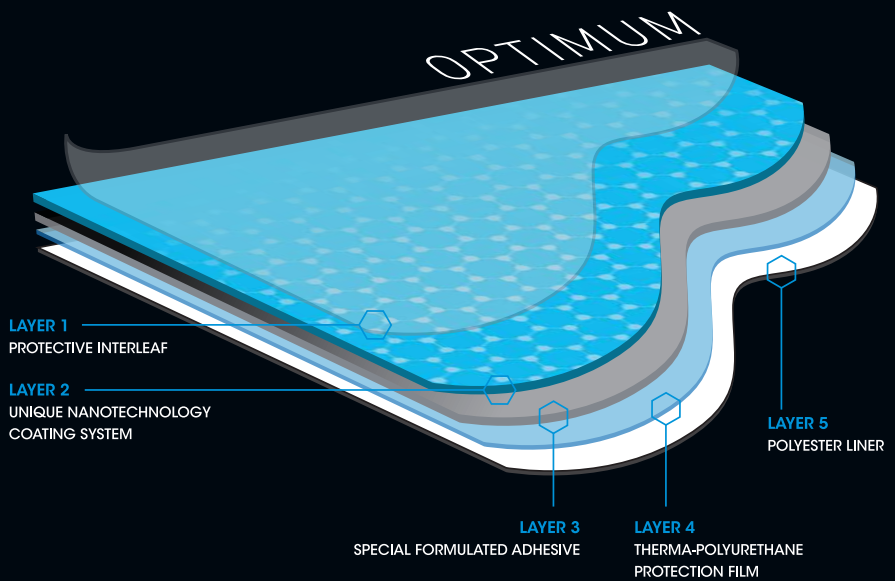

PAINT PROTECTION FILM

MAGNUS PRO offers several product lines to fulfill ever-changing market demands. Each of our films excels in a particular key feature, such as insane clarity, superior hydrophobic or miraculous instant self-healing. Whatever you need, we have it here under one roof.

OPTIMUM INFINITY HD