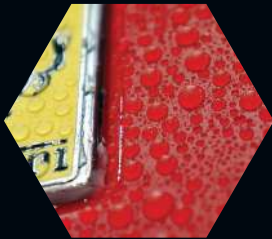

EXTREME HYDROPHOBIC PROPERTIES

MAGNUS PRO also features an Anti-Stain formulation that provides resistance against acid rain, dirt, bird droppings, and stains from airborne contaminants.