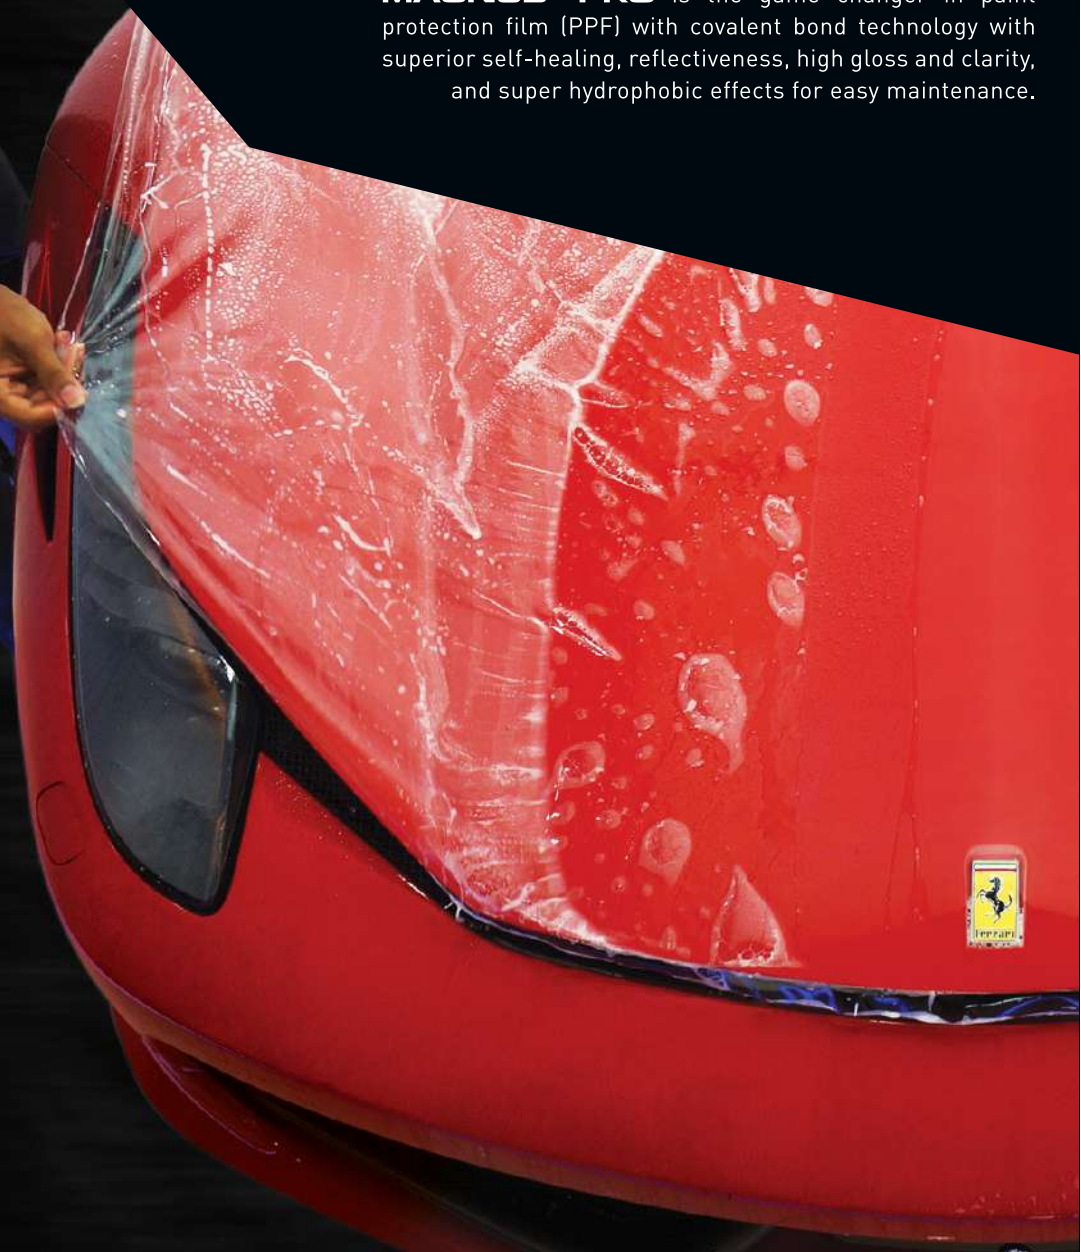

WHO WE ARE? ENGINEERED TO PROTECT

MAGNUS PRO is the game changer in paint protection film (PPF) with covalent bond technology with superior self-healing, reflectiveness, high gloss and clarity, and super hydrophobic effects for easy maintenance.