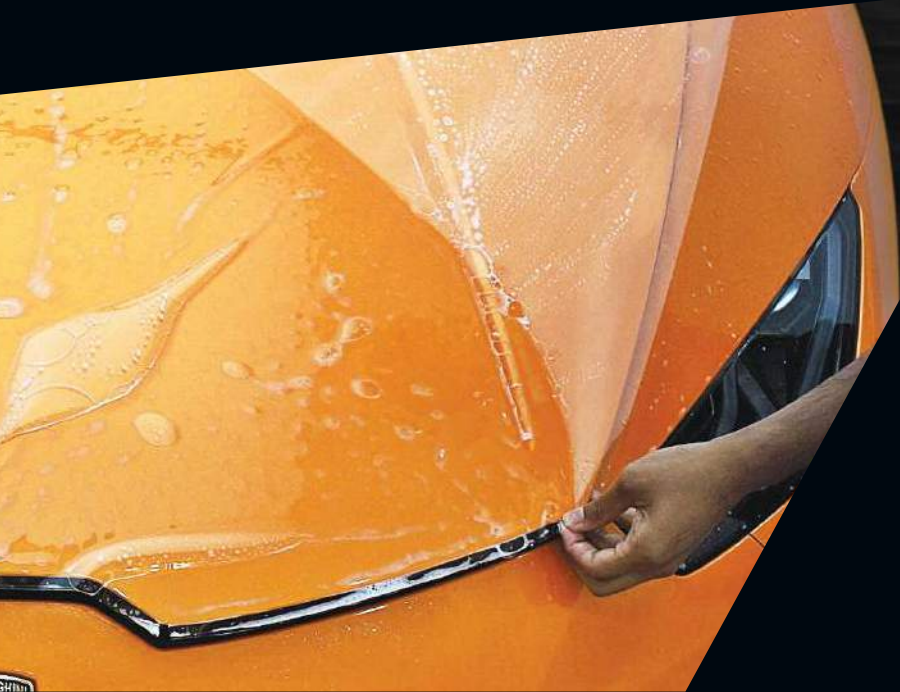

PURSUIT OF PERFECTION

SELF-HEALING PROPERTIES

MAGNUS PRO provides optimum levels of protection against damages on your vehicle's paintwork. The film's ultimate self-healing properties fully heals minor abrasions and swirls to keep the surface spotlessly flawless and virtually brand new.

PURSUIT OF CLARITY

EXCEPTIONAL GLOSS & SHINE

MAGNUS PRO offers unrivaled perfection on your vehicle's paintwork with impeccable clarity. The covalent polymeric formulation allows for nearly flawless light transmission, allowing for greater paint depth, gloss and shine. The invisible shield makes your vehicle truly stand out.