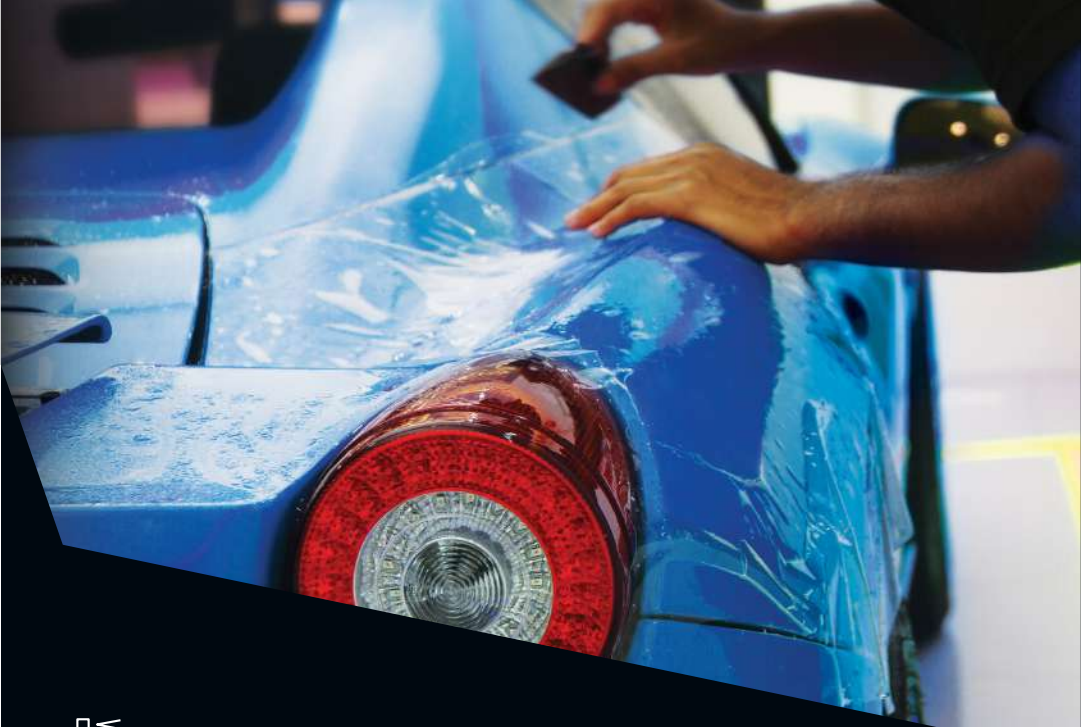

PURSUIT OF ELEGANCE